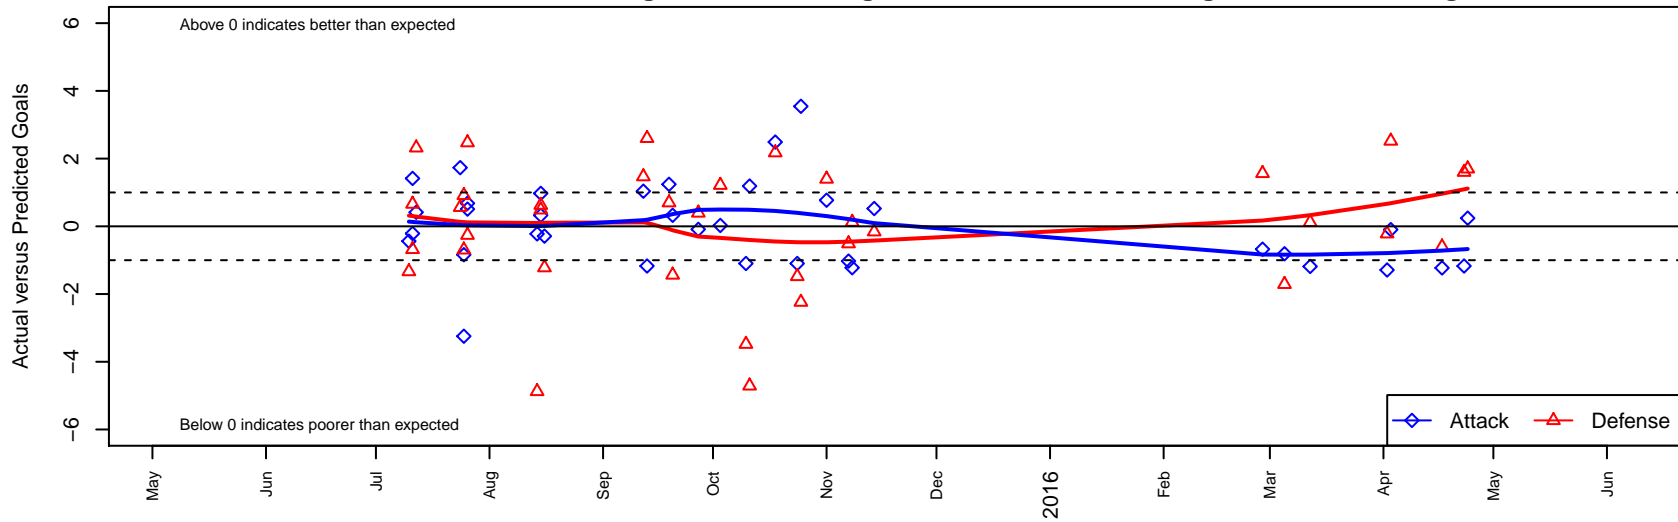

ETFC Ajax Red –was White B03

Eugene Timbers FC
 Eugene, OR
 B03 total strength=552
 attack=0.54 defense=0.33
 fall league = PTT B03 Div 1 White
 spr league = Spr OYS B03 Div 1 White
 notes= was EMFC

alt names used:
 EUGENE TIMBERS FC ETFC 03 AJAX RED ((
 ETFC B03 Ajax Red
 ETFC B03 Ajax Red
 ETFC 03 Ajax Red
 ETFC 03 Ajax Red
 ETFC 03 Ajax Red

Venues played:
 2015 ETFC Adidas Cup U12
 2015 Oswego Nike Cup Bronze U12
 2015 Mt Hood Challenge U12
 2015 PTT B03 Division 1 White
 2015 OYS Presidents Cup B03
 2015 Spr OYS B03 Division 1 White

ETFC Ajax Red –was White B03
 Dots are actual minus expected GF (blue circles) and GA (red triangles).
 Blue line is smoothed change in attack strength. Red is smoothed change in defense strength.

**attack and defense variance (black dot)
relative to other teams
and top 10 in region**

**attack and defense rating
relative to others at age
and all opponents in last 13 months**

Performance relative to 13 month average