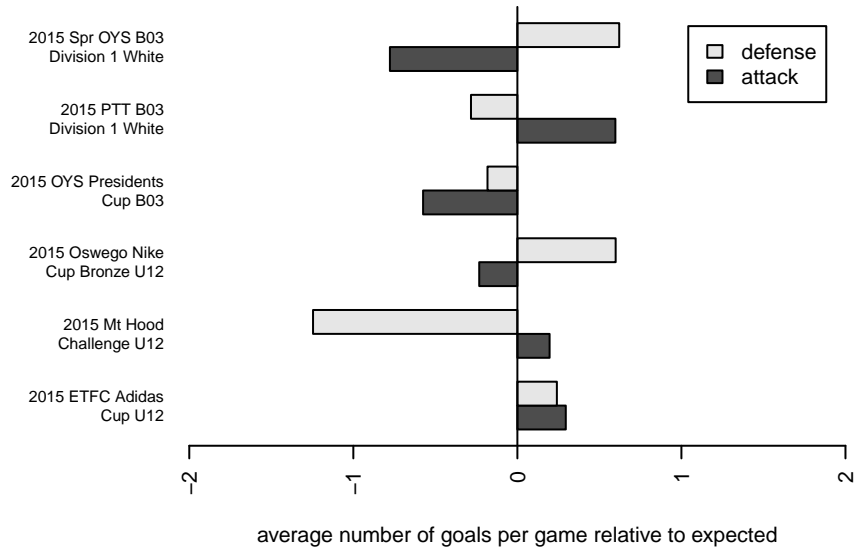

Venues played:
 2015 ETFC Adidas Cup U12
 2015 Oswego Nike Cup Bronze U12
 2015 Mt Hood Challenge U12
 2015 PTT B03 Division 1 White
 2015 OYS Presidents Cup B03
 2015 Spr OYS B03 Division 1 White

ETFC Ajax Red –was White B03
 Dots are actual minus expected GF (blue circles) and GA (red triangles).
 Blue line is smoothed change in attack strength. Red is smoothed change in defense strength.

**attack and defense variance (black dot)
relative to other teams
and top 10 in region**

**attack and defense rating
relative to others at age
and all opponents in last 13 months**

Performance relative to 13 month average