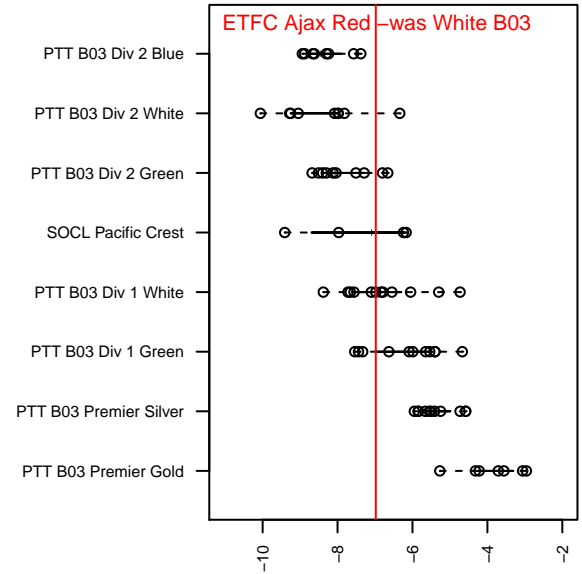

ETFC Ajax Red –was White B03

Eugene Timbers FC
 Eugene, OR
 B03 total strength=552
 attack=0.54 defense=0.33
 fall league = PTT B03 Div 1 White
 spr league = Spr OYS B03 Div 1 White
 notes= was EMFC

alt names used:
 EUGENE TIMBERS FC ETFC 03 AJAX RED ((
 ETFC B03 Ajax Red
 ETFC B03 Ajax Red
 ETFC 03 Ajax Red
 ETFC 03 Ajax Red
 ETFC 03 Ajax Red

Venues played:
 2015 ETFC Adidas Cup U12
 2015 Oswego Nike Cup Bronze U12
 2015 Mt Hood Challenge U12
 2015 PTT B03 Division 1 White
 2015 OYS Presidents Cup B03
 2015 Spr OYS B03 Division 1 White

ETFC Ajax Red –was White B03
 Dots are actual minus expected GF (blue circles) and GA (red triangles).
 Blue line is smoothed change in attack strength. Red is smoothed change in defense strength.

**attack and defense variance (black dot)
relative to other teams
and top 10 in region**

**attack and defense rating
relative to others at age
and all opponents in last 13 months**

Performance relative to 13 month average